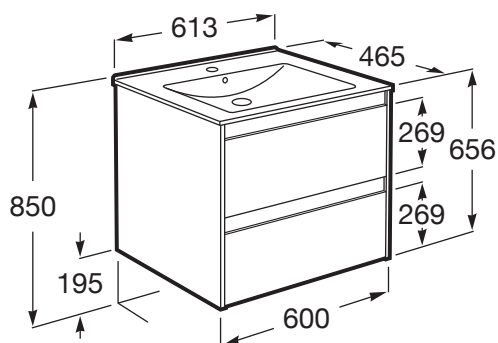

CLAUDIA

Unik (base unit with 2 drawers)

DIMENSIONS

Length 613 mm
 Width 465 mm
 Height 656 mm

COLOURS AND FINISHES

● 529 Matt White

TECHNICAL DRAWINGS

FEATURES

- Basin position: Central
- Closing and opening system: Soft close drawers
- Faucet position: On the basin
- Furniture structure: Drawers
- Installation type: Wall-hung
- Washbasin type: Vanity

Claudia